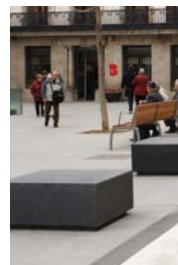

Kiwi is the basic contemporary representation of an urban device, forging a connection between users and the environment, and avoiding a powerful visual impact. The profiled aluminium backrest evokes the image of a Kiwi beak, a curious bird found in Oceania. Its image deliberately projects a sense of comfort that makes passers-by want to take a closer look.

The soft, necessary lines of this bench invite people to make a simple habit of using this bench when they want to take a break in the city. Bake-painted aluminium props, combined with single section Bolondo or pine wood, also help to generate this highly versatile family of products: 60 cm seat, 180 or 300 cm benches, with and without armrests, and 60 or 180 cm benches.

KIWI

SEATING /Chairs & Benches

Nahrang Di sseny

2010

BANCO KIWI

SILLA KIWI

BANCO KIWI 300