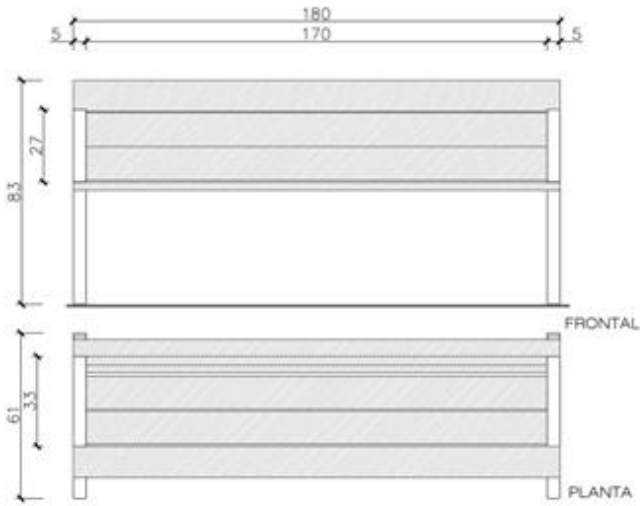

KIWI

SEATING /Chairs & Benches

Nahrang Di sseny

2010

BANCO KIWI