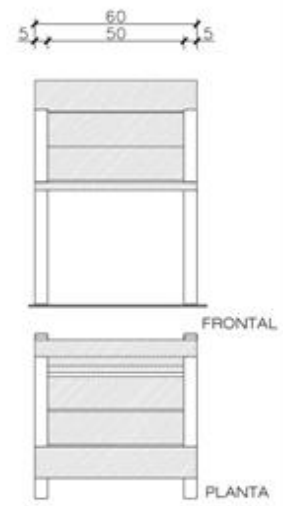

KIWI

SEATING /Chairs & Benches

Nahrang Di sseny

2010

Technical file

(1) Cast aluminium supports, silver powder coated finish. (2) Nordic pine wood, pressure treated (FSC). (3) Natural Bolondo wood (FSC). / Anchored with screws / Pine wood 25 / 40 / 63 Kg., Bolondo 29 / 51 / 81 Kg.

KIWI

SEATING /Chairs & Benches

Nahrang Di sseny

2010

BANCO KIWI

SILLA KIWI

BANCO KIWI 300